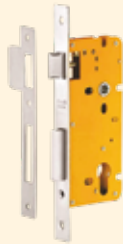

LOCK OPTIONS

**DORSET
(MLIP06SC)**
[EXTERNAL
DOOR LOCK]

**DORSET
(MLIP07SC)**
[EXTERNAL
DOOR LOCK]

**DORSET
(MLIP112)**
[SECONDARY
LOCK - DEFAULT
WITH ALL
EXTERNAL DOORS]

**RYOBI
(CONCEALED
FLUSH BOLT)**
[EXTERNAL DOOR -
DOUBLE LEAF]